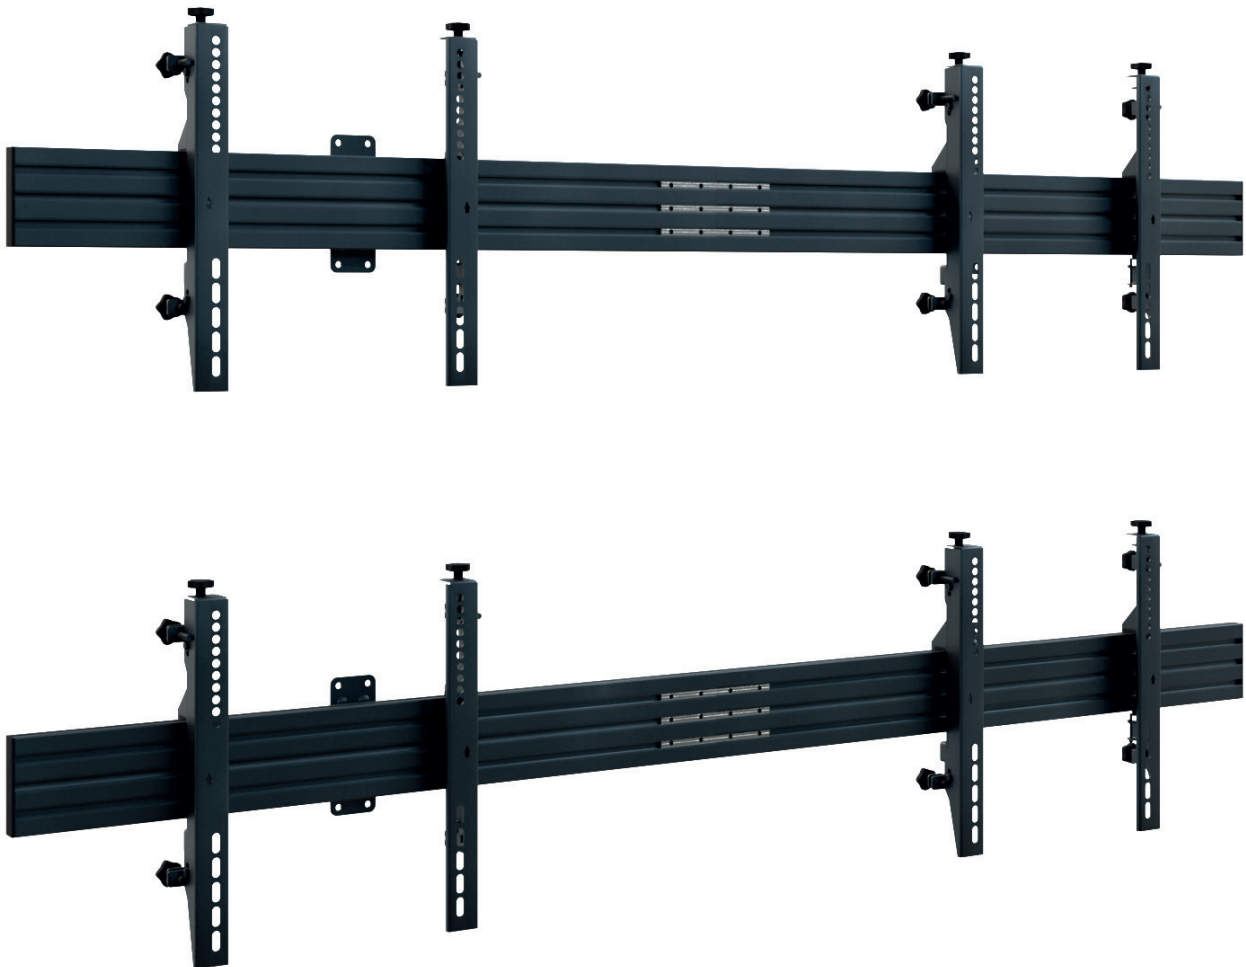

The individual display holders offer the possibility of level adjustment in depth and height by separate fine adjustment. In width, the screens can be easily moved and adjusted along the aluminium rails.

The included VESA mounts can be fitted with a maximum of VESA 600 x 400 mm.

The total width is 2009 mm; if necessary, the rail length can be shortened.

The cabling is organised and securely held together by cable clips along the rails.

The maximum load is 40 kg / per screen.

The surfaces of the CPS Videowall W2x2L 46 - 55" are finished with an impact and scratch resistant powder coating in black.

The complete solutions can be combined and extended with the components of the comPROnents® series without restriction and thus offer further application possibilities.

# CPS Videowall W2x2L 46 - 55"

comPROnents® complete solution

Item no.: 3335

- Wall mount for a split 2 x 2 landscape
- 46 - 55" | 117 - 140 cm screen size
- VESA mounts up to max. 600 x 400 mm
- each display mount with separate fine adjustment for height and depth
- Cable management along the rails by means of cable clips
- 40 kg / max. load per screen
- 2009 mm total width - can be shortened if required
- impact and scratch resistant powder coating
- colour: black
- combinable & extendable with comPROnents® series