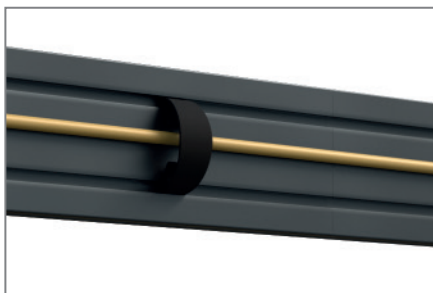

The individual display holders offer the possibility of level adjustment in depth and height by separate fine adjustment. In width, the screens can be easily moved and adjusted along the aluminium rails.

The included VESA mounts can be fitted with a maximum of VESA 600 x 400 mm.

The total width is 2009 mm; if necessary, the rail length can be shortened.

The cabling is organised and securely held together by cable clips along the rails.

The maximum load is 40 kg / per screen.

The surfaces of the CPS Videowall W2x2L 46 - 55" are finished with an impact and scratch resistant powder coating in black.

The complete solutions can be combined and extended with the components of the comPROnents® series without restriction and thus offer further application possibilities.

# CPS Videowall W2x2L 46 - 55"

comPROnents® complete solution

Item no.: 3335

- Wall mount for a split 2 x 2 landscape
- 46 - 55" | 117 - 140 cm screen size
- VESA mounts up to max. 600 x 400 mm
- each display mount with separate fine adjustment for height and depth
- Cable management along the rails by means of cable clips
- 40 kg / max. load per screen
- 2009 mm total width - can be shortened if required
- impact and scratch resistant powder coating
- colour: black
- combinable & extendable with comPROnents® series