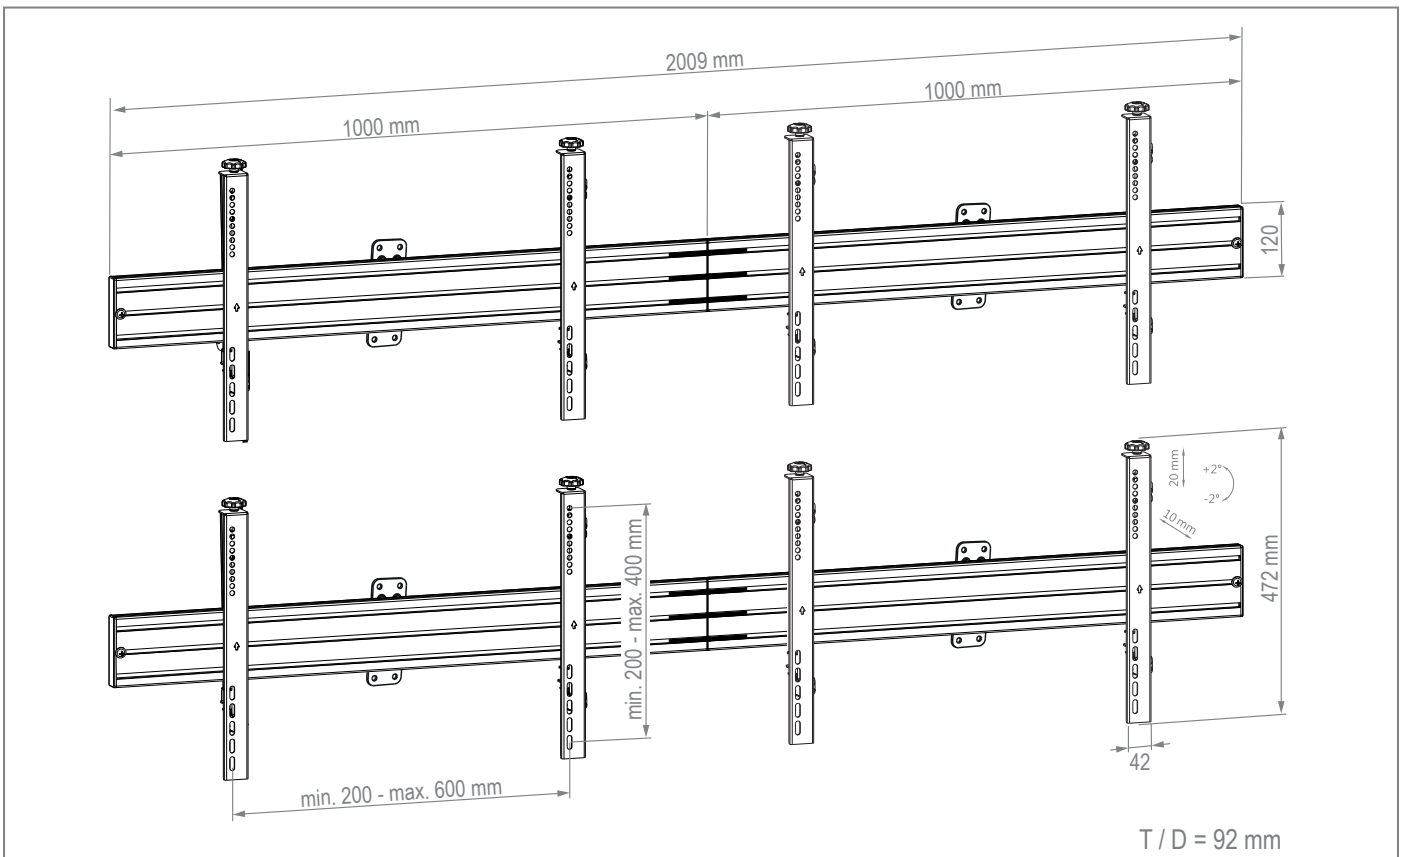

The individual display holders offer the possibility of level adjustment in depth and height by separate fine adjustment. In width, the screens can be easily moved and adjusted along the aluminium rails.

The included VESA mounts can be fitted with a maximum of VESA 600 x 400 mm.

The total width is 2009 mm; if necessary, the rail length can be shortened.

The cabling is organised and securely held together by cable clips along the rails.

# CPS Videowall W2x2L 46 - 55"

comPROnents® complete solution

Item no.: 3335

- Wall mount for a split 2 x 2 landscape
- 46 - 55" | 117 - 140 cm screen size
- VESA mounts up to max. 600 x 400 mm
- each display mount with separate fine adjustment for height and depth
- Cable management along the rails by means of cable clips
- 40 kg / max. load per screen
- 2009 mm total width - can be shortened if required
- impact and scratch resistant powder coating
- colour: black
- combinable & extendable with comPROnents® series

Cable management with cable clips

Level adjustment in depth and height

Mount for a 2 x 2 split