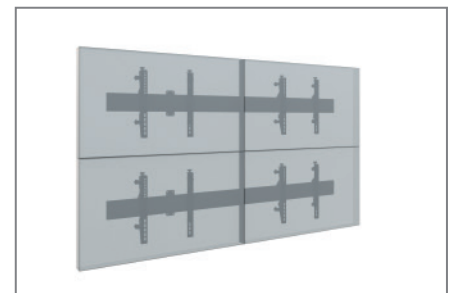

The individual display holders offer the possibility of level adjustment in depth and height by separate fine adjustment. In width, the screens can be easily moved and adjusted along the aluminium rails.

The included VESA mounts can be fitted with a maximum of VESA 600 x 400 mm.

The total width is 2009 mm; if necessary, the rail length can be shortened.

The cabling is organised and securely held together by cable clips along the rails.

# CPS Videowall W2x2L 46 - 55"

comPROnents® complete solution

Item no.: 3335

- Wall mount for a split 2 x 2 landscape
- 46 - 55" | 117 - 140 cm screen size
- VESA mounts up to max. 600 x 400 mm
- each display mount with separate fine adjustment for height and depth
- Cable management along the rails by means of cable clips
- 40 kg / max. load per screen
- 2009 mm total width - can be shortened if required
- impact and scratch resistant powder coating
- colour: black
- combinable & extendable with comPROnents® series

Cable management with cable clips

Level adjustment in depth and height

Mount for a 2 x 2 split