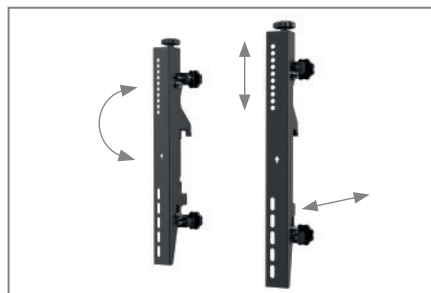

The individual display holders offer the possibility of level adjustment in depth and height by separate fine adjustment. In width, the screens can be easily moved and adjusted along the aluminium rails.

The included VESA mounts can be fitted with a maximum of VESA 600 x 400 mm.

The total width is 2009 mm; if necessary, the rail length can be shortened.

The cabling is organised and securely held together by cable clips along the rails.

# CPS Videowall W2x2L 46 - 55"

comPROnents® complete solution

Item no.: 3335

- Wall mount for a split 2 x 2 landscape
- 46 - 55" | 117 - 140 cm screen size
- VESA mounts up to max. 600 x 400 mm
- each display mount with separate fine adjustment for height and depth
- Cable management along the rails by means of cable clips
- 40 kg / max. load per screen
- 2009 mm total width - can be shortened if required
- impact and scratch resistant powder coating
- colour: black
- combinable & extendable with comPROnents® series

Cable management with cable clips

Level adjustment in depth and height

Mount for a 2 x 2 split